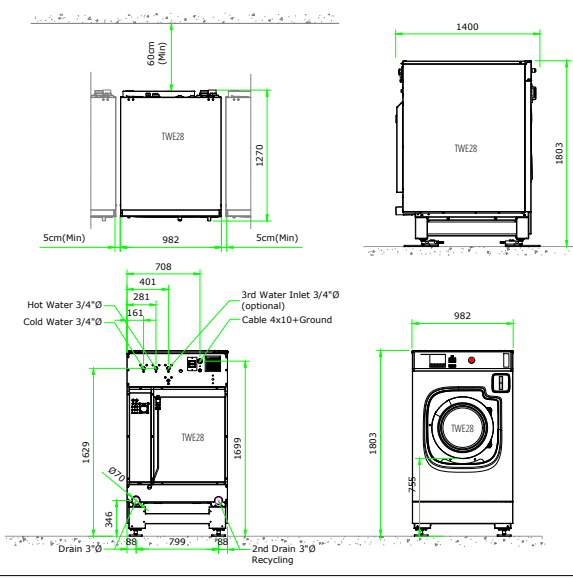

TWE28 ELECTRIC HEATED STANDARD

TWE28 ELECTRIC HEATED EXTENSION FEET

TWE28 ELECTRIC HEATED PLINTH

TWE28 ELECTRIC HEATED WEIGHING

TWE28 ELECTRIC HEATED WEIGHING + PLINTH

TWE28 STEAM HEATED STANDARD

TWE28 STEAM HEATED EXTENSION FEET

TWE28 STEAM HEATED PLINTH

TWE28 STEAM HEATED WEIGHING

TWE28 STEAM HEATED WEIGHING + PLINTH