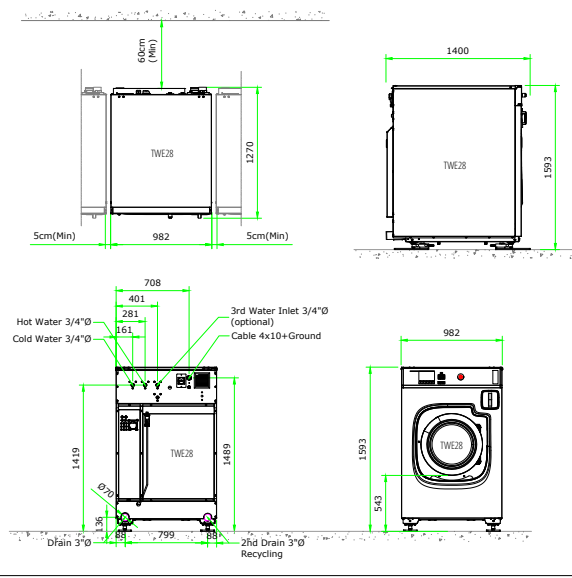

TWE28 ELECTRIC HEATED STANDARD

TWE28 ELECTRIC HEATED EXTENSION FEET

TWE28 ELECTRIC HEATED PLINTH

TWE28 ELECTRIC HEATED WEIGHING

TWE28 ELECTRIC HEATED WEIGHING + PLINTH

TWE28 STEAM HEATED STANDARD

TWE28 STEAM HEATED EXTENSION FEET

TWE28 STEAM HEATED PLINTH

TWE28 STEAM HEATED WEIGHING

TWE28 STEAM HEATED WEIGHING + PLINTH