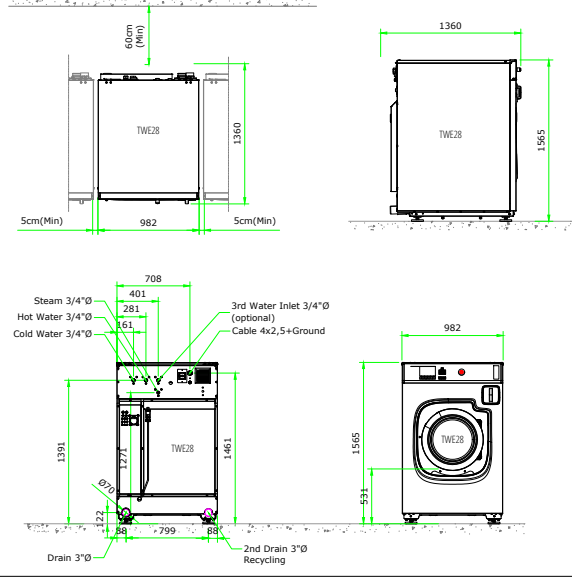

TWE28 ELECTRIC HEATED STANDARD

TWE28 ELECTRIC HEATED EXTENSION FEET

TWE28 ELECTRIC HEATED PLINTH

TWE28 ELECTRIC HEATED WEIGHING

TWE28 ELECTRIC HEATED WEIGHING + PLINTH

TWE28 STEAM HEATED STANDARD

TWE28 STEAM HEATED EXTENSION FEET

TWE28 STEAM HEATED PLINTH

TWE28 STEAM HEATED WEIGHING

TWE28 STEAM HEATED WEIGHING + PLINTH