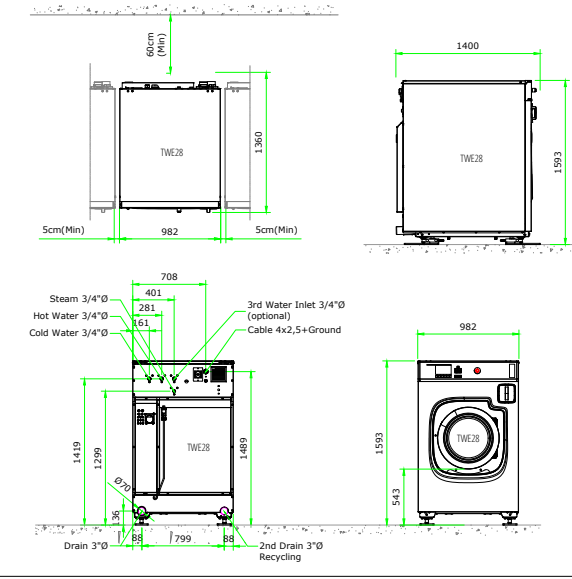

TWE28 ELECTRIC HEATED STANDARD

TWE28 ELECTRIC HEATED EXTENSION FEET

TWE28 ELECTRIC HEATED PLINTH

TWE28 ELECTRIC HEATED WEIGHING

TWE28 ELECTRIC HEATED WEIGHING + PLINTH

TWE28 STEAM HEATED STANDARD

TWE28 STEAM HEATED EXTENSION FEET

TWE28 STEAM HEATED PLINTH

TWE28 STEAM HEATED WEIGHING

TWE28 STEAM HEATED WEIGHING + PLINTH