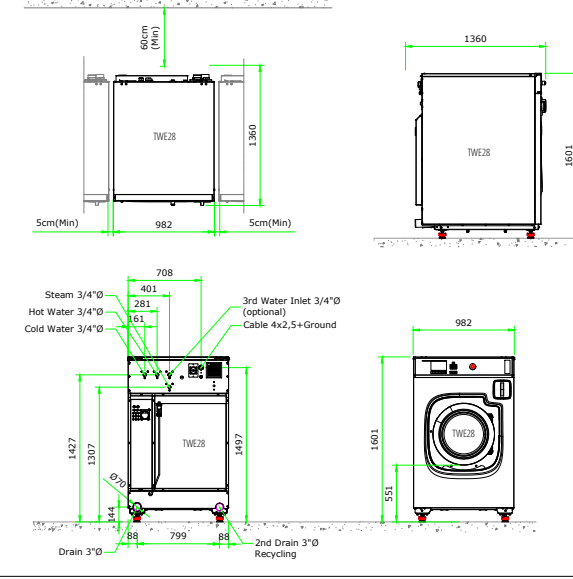

TWE28 ELECTRIC HEATED STANDARD

TWE28 ELECTRIC HEATED EXTENSION FEET

TWE28 ELECTRIC HEATED PLINTH

TWE28 ELECTRIC HEATED WEIGHING

TWE28 ELECTRIC HEATED WEIGHING + PLINTH

TWE28 STEAM HEATED STANDARD

TWE28 STEAM HEATED EXTENSION FEET

TWE28 STEAM HEATED PLINTH

TWE28 STEAM HEATED WEIGHING

TWE28 STEAM HEATED WEIGHING + PLINTH