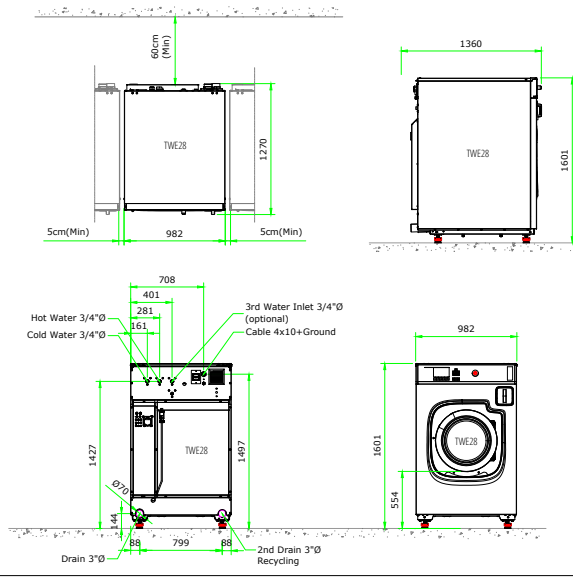

TWE28 ELECTRIC HEATED STANDARD

TWE28 ELECTRIC HEATED EXTENSION FEET

TWE28 ELECTRIC HEATED PLINTH

TWE28 ELECTRIC HEATED WEIGHING

TWE28 ELECTRIC HEATED WEIGHING + PLINTH

TWE28 STEAM HEATED STANDARD

TWE28 STEAM HEATED EXTENSION FEET

TWE28 STEAM HEATED PLINTH

TWE28 STEAM HEATED WEIGHING

TWE28 STEAM HEATED WEIGHING + PLINTH