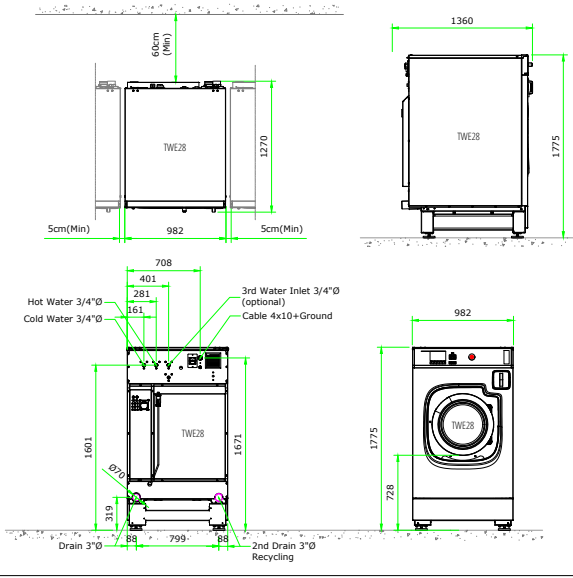

TWE28 ELECTRIC HEATED STANDARD

TWE28 ELECTRIC HEATED EXTENSION FEET

TWE28 ELECTRIC HEATED PLINTH

TWE28 ELECTRIC HEATED WEIGHING

TWE28 ELECTRIC HEATED WEIGHING + PLINTH

TWE28 STEAM HEATED STANDARD

TWE28 STEAM HEATED EXTENSION FEET

TWE28 STEAM HEATED PLINTH

TWE28 STEAM HEATED WEIGHING

TWE28 STEAM HEATED WEIGHING + PLINTH