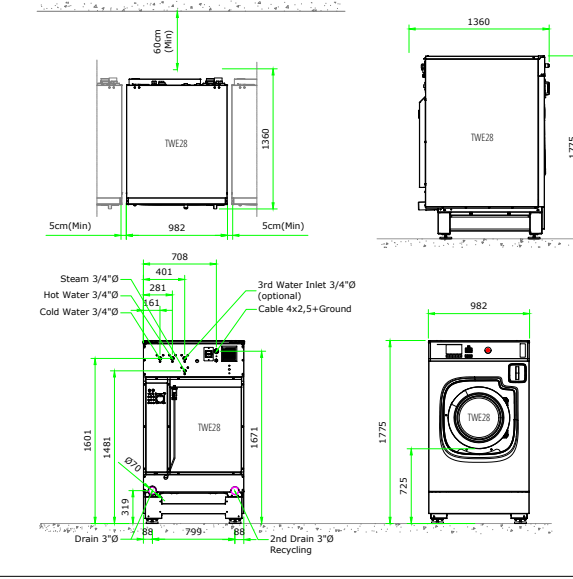

TWE28 ELECTRIC HEATED STANDARD

TWE28 ELECTRIC HEATED EXTENSION FEET

TWE28 ELECTRIC HEATED PLINTH

TWE28 ELECTRIC HEATED WEIGHING

TWE28 ELECTRIC HEATED WEIGHING + PLINTH

TWE28 STEAM HEATED STANDARD

TWE28 STEAM HEATED EXTENSION FEET

TWE28 STEAM HEATED PLINTH

TWE28 STEAM HEATED WEIGHING

TWE28 STEAM HEATED WEIGHING + PLINTH