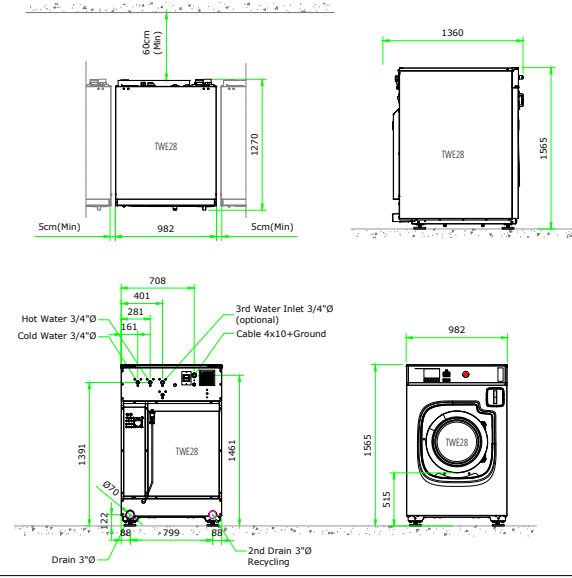

TWE28 ELECTRIC HEATED STANDARD

TWE28 ELECTRIC HEATED EXTENSION FEET

TWE28 ELECTRIC HEATED PLINTH

TWE28 ELECTRIC HEATED WEIGHING

TWE28 ELECTRIC HEATED WEIGHING + PLINTH

TWE28 STEAM HEATED STANDARD

TWE28 STEAM HEATED EXTENSION FEET

TWE28 STEAM HEATED PLINTH

TWE28 STEAM HEATED WEIGHING

TWE28 STEAM HEATED WEIGHING + PLINTH