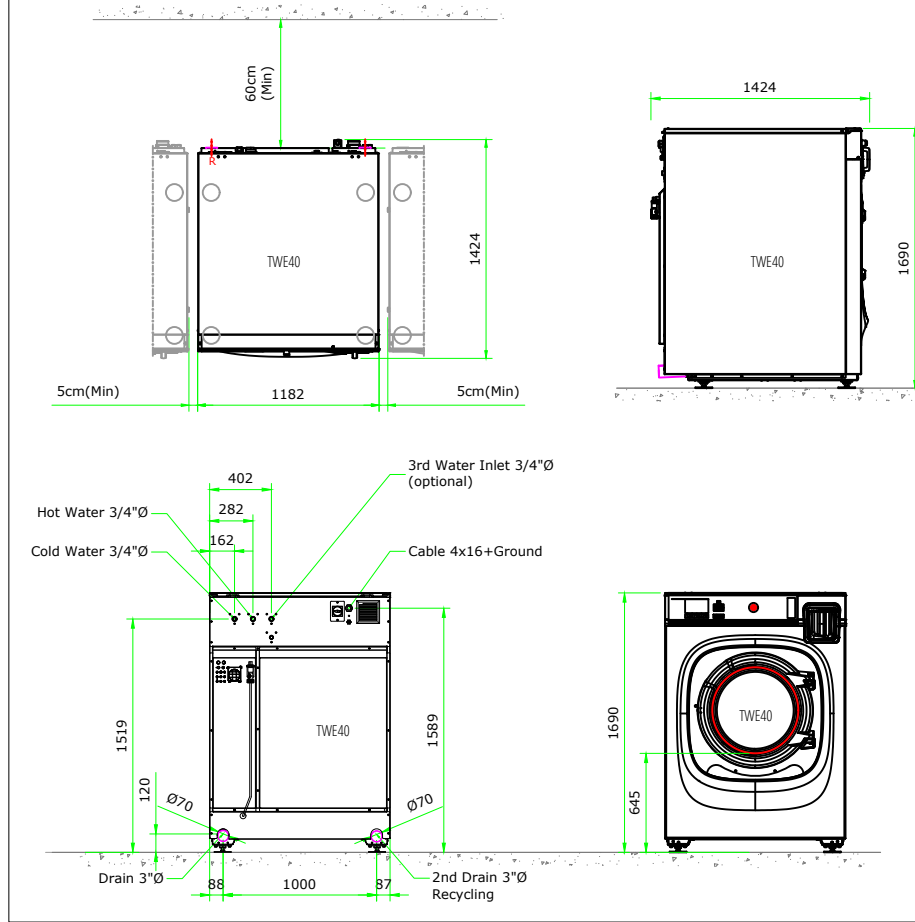

TWE40 ELECTRIC HEATED STANDARD

TWE40 ELECTRIC HEATED WEIGHING

TWE40 ELECTRIC HEATED EXTENSION FEET

TWE40 STEAM HEATED STANDARD

TWE40 STEAM HEATED WEIGHING

TWE40 STEAM HEATED EXTENSION FEET