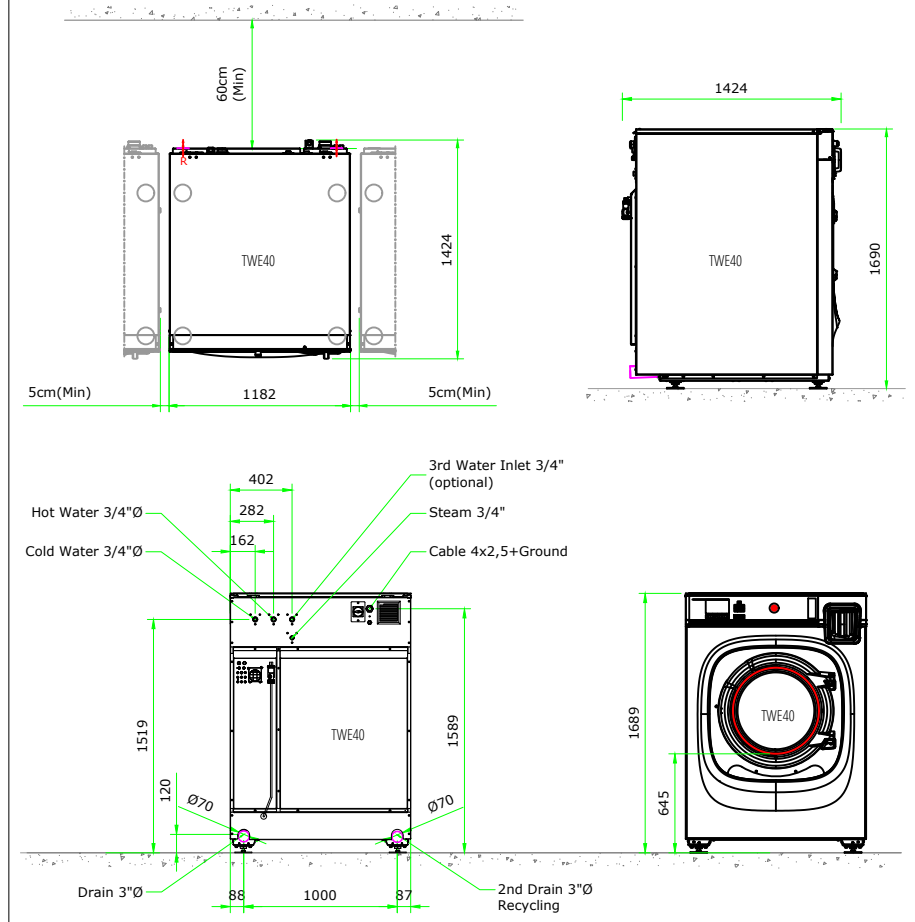

TWE40 ELECTRIC HEATED STANDARD

TWE40 ELECTRIC HEATED WEIGHING

TWE40 ELECTRIC HEATED EXTENSION FEET

TWE40 STEAM HEATED STANDARD

TWE40 STEAM HEATED WEIGHING

TWE40 STEAM HEATED EXTENSION FEET