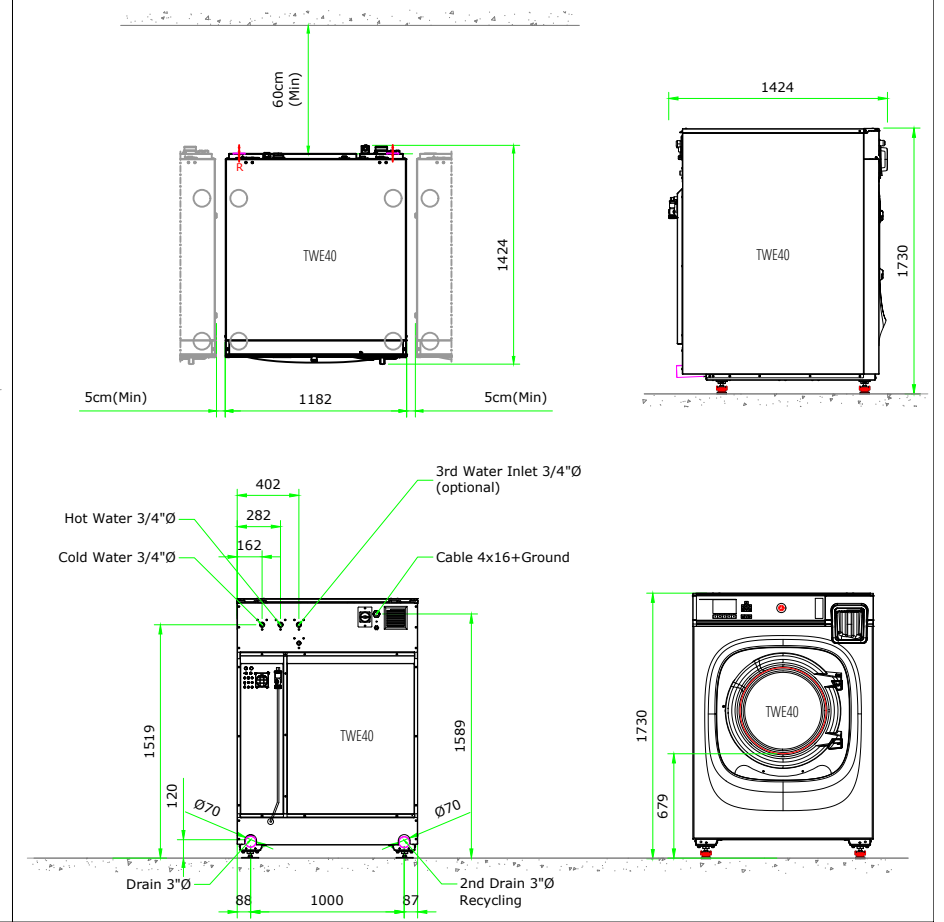

TWE40 ELECTRIC HEATED STANDARD

TWE40 ELECTRIC HEATED WEIGHING

TWE40 ELECTRIC HEATED EXTENSION FEET

TWE40 STEAM HEATED STANDARD

TWE40 STEAM HEATED WEIGHING

TWE40 STEAM HEATED EXTENSION FEET