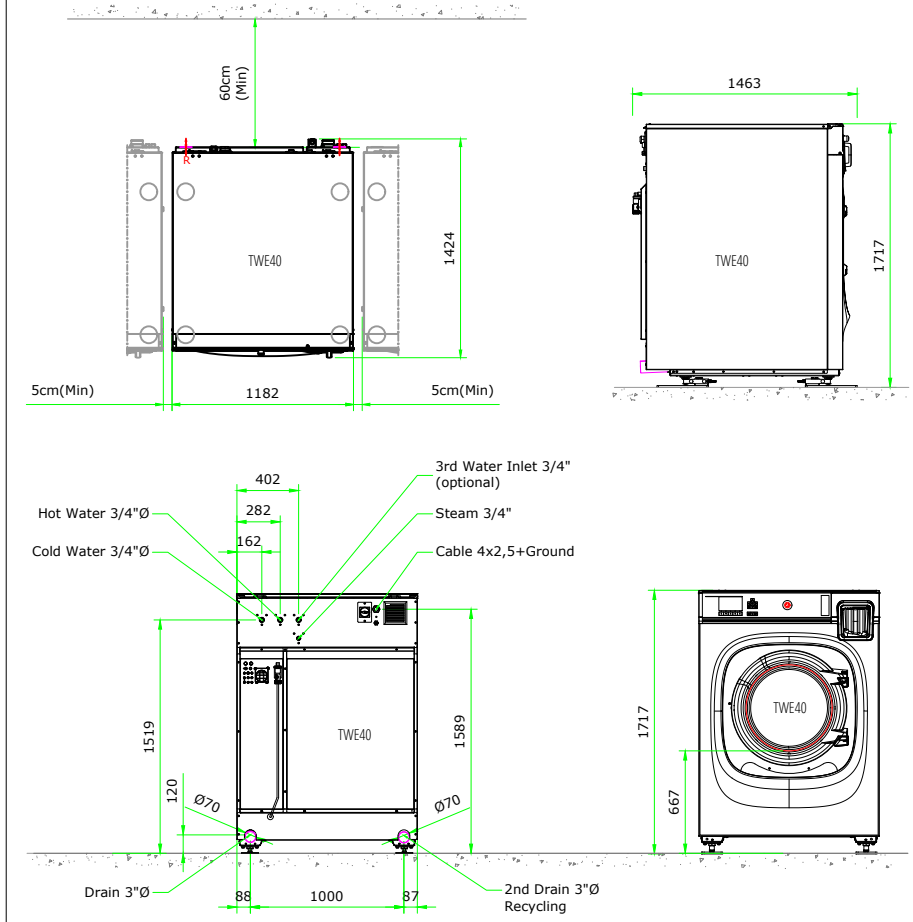

TWE40 ELECTRIC HEATED STANDARD

TWE40 ELECTRIC HEATED WEIGHING

TWE40 ELECTRIC HEATED EXTENSION FEET

TWE40 STEAM HEATED STANDARD

TWE40 STEAM HEATED WEIGHING

TWE40 STEAM HEATED EXTENSION FEET