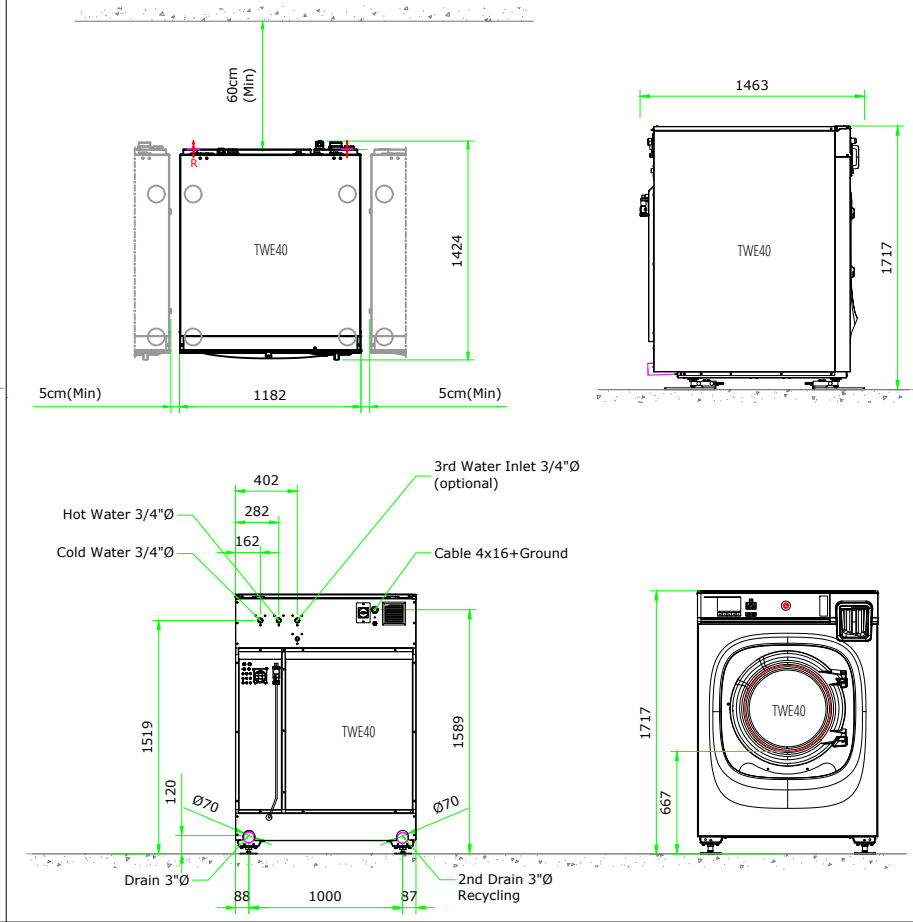

TWE40 ELECTRIC HEATED STANDARD

TWE40 ELECTRIC HEATED WEIGHING

TWE40 ELECTRIC HEATED EXTENSION FEET

TWE40 STEAM HEATED STANDARD

TWE40 STEAM HEATED WEIGHING

TWE40 STEAM HEATED EXTENSION FEET