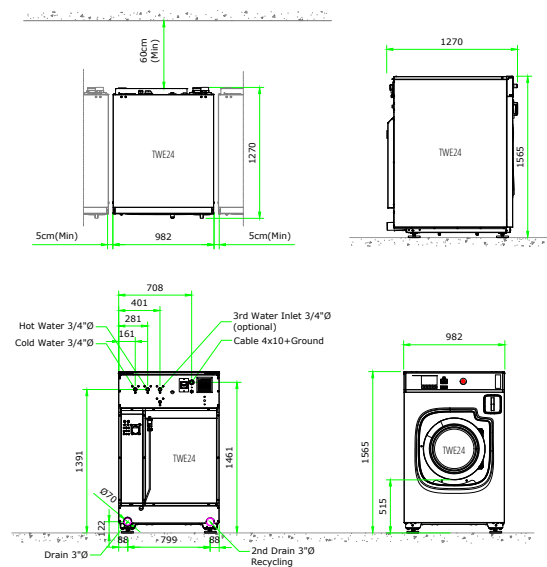

TWE24 ELECTRIC HEATED STANDARD

TWE24 ELECTRIC HEATED EXTENSION FEET

TWE24 ELECTRIC HEATED PLINTH

TWE24 ELECTRIC HEATED WEIGHING

TWE24 ELECTRIC HEATED WEIGHING + PLINTH

TWE24 STEAM HEATED STANDARD

TWE24 STEAM HEATED EXTENSION FEET