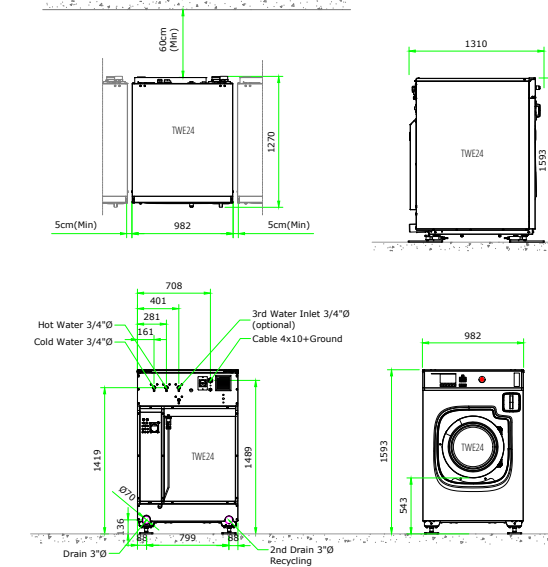

TWE24 ELECTRIC HEATED STANDARD

TWE24 ELECTRIC HEATED EXTENSION FEET

TWE24 ELECTRIC HEATED PLINTH

TWE24 ELECTRIC HEATED WEIGHING

TWE24 ELECTRIC HEATED WEIGHING + PLINTH

TWE24 STEAM HEATED STANDARD

TWE24 STEAM HEATED EXTENSION FEET