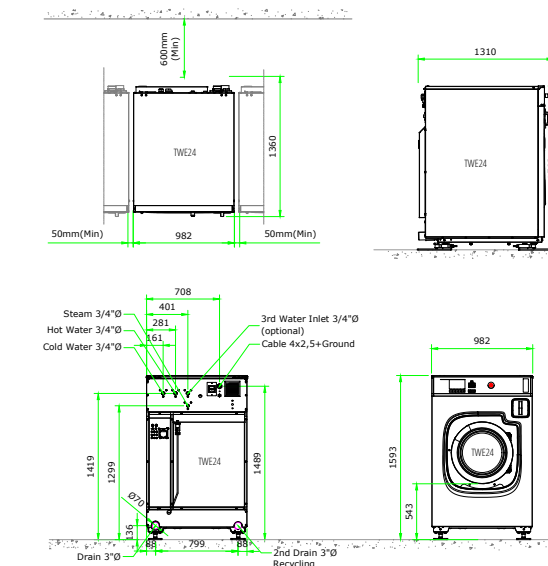

TWE24 STEAM HEATED WEIGHING