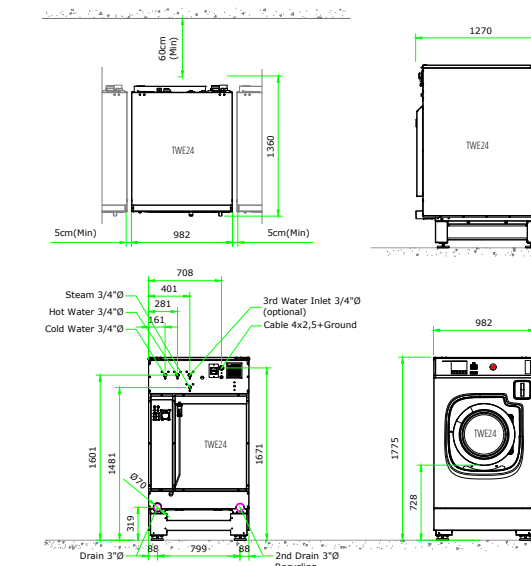

TWE24 STEAM HEATED PLINTH