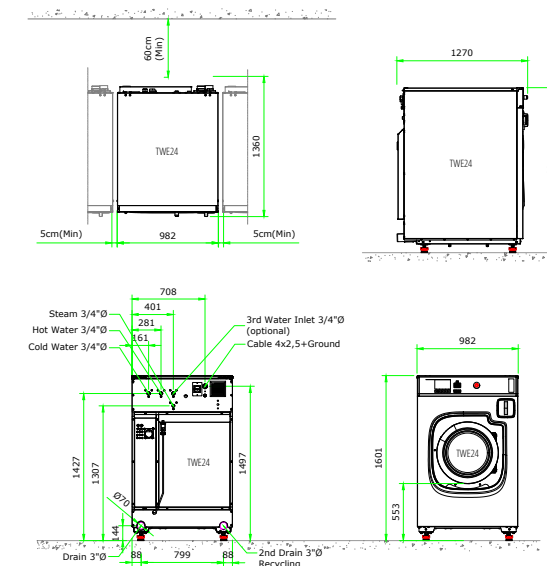

TWE24 ELECTRIC HEATED STANDARD

TWE24 ELECTRIC HEATED EXTENSION FEET

TWE24 ELECTRIC HEATED PLINTH

TWE24 ELECTRIC HEATED WEIGHING

TWE24 ELECTRIC HEATED WEIGHING + PLINTH

TWE24 STEAM HEATED STANDARD

TWE24 STEAM HEATED EXTENSION FEET