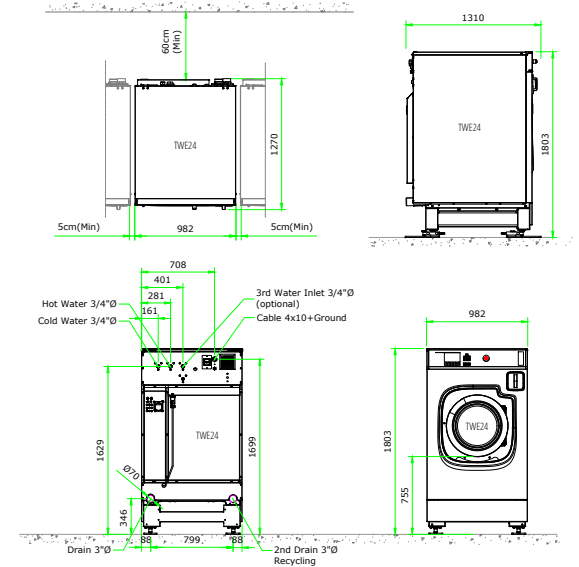

TWE24 ELECTRIC HEATED STANDARD

TWE24 ELECTRIC HEATED EXTENSION FEET

TWE24 ELECTRIC HEATED PLINTH

TWE24 ELECTRIC HEATED WEIGHING

TWE24 ELECTRIC HEATED WEIGHING + PLINTH

TWE24 STEAM HEATED STANDARD

TWE24 STEAM HEATED EXTENSION FEET