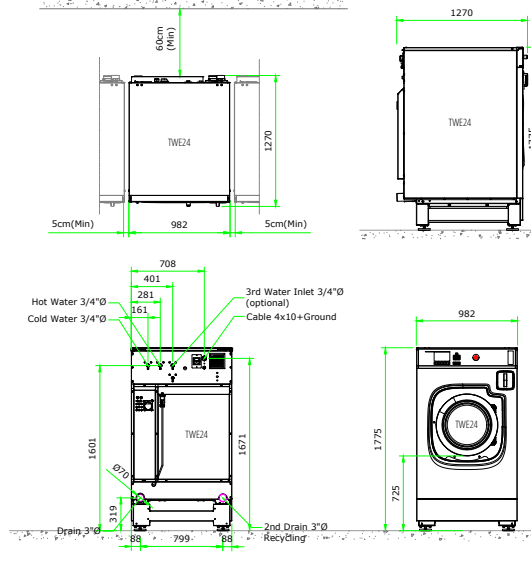

TWE24 ELECTRIC HEATED STANDARD

TWE24 ELECTRIC HEATED EXTENSION FEET

TWE24 ELECTRIC HEATED PLINTH

TWE24 ELECTRIC HEATED WEIGHING

TWE24 ELECTRIC HEATED WEIGHING + PLINTH

TWE24 STEAM HEATED STANDARD

TWE24 STEAM HEATED EXTENSION FEET