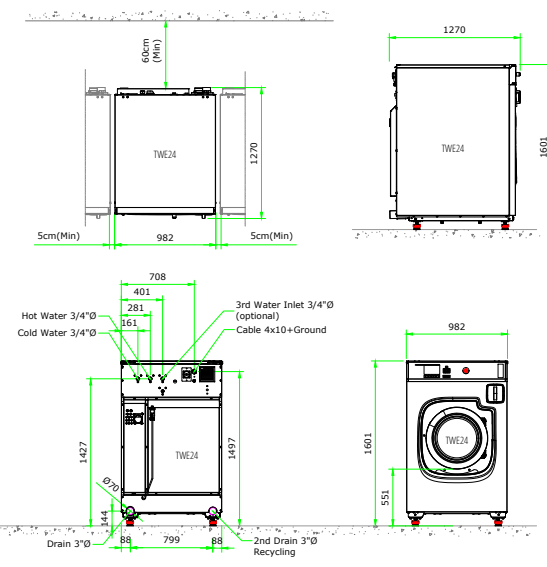

TWE24 ELECTRIC HEATED STANDARD

TWE24 ELECTRIC HEATED EXTENSION FEET

TWE24 ELECTRIC HEATED PLINTH

TWE24 ELECTRIC HEATED WEIGHING

TWE24 ELECTRIC HEATED WEIGHING + PLINTH

TWE24 STEAM HEATED STANDARD

TWE24 STEAM HEATED EXTENSION FEET