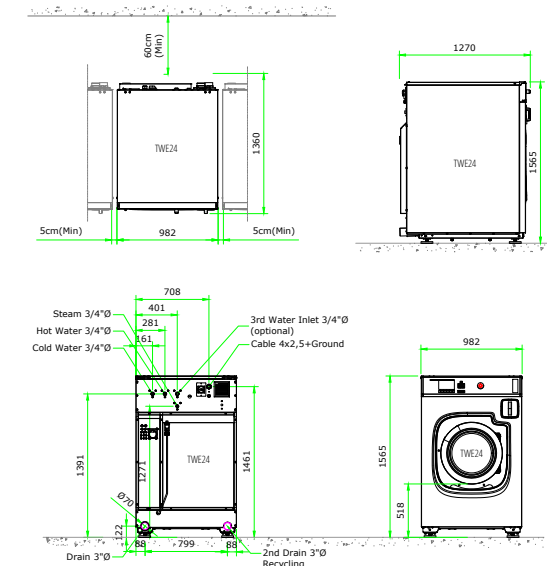

TWE24 ELECTRIC HEATED STANDARD

TWE24 ELECTRIC HEATED EXTENSION FEET

TWE24 ELECTRIC HEATED PLINTH

TWE24 ELECTRIC HEATED WEIGHING

TWE24 ELECTRIC HEATED WEIGHING + PLINTH

TWE24 STEAM HEATED STANDARD

TWE24 STEAM HEATED EXTENSION FEET