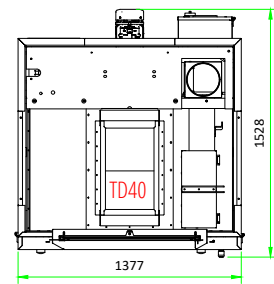

TD40 ELECTRIC HEATED

TD40 STEAM HEATED

TD40 GAS HEATED

- 1- MANOMETER
- 2- GAS VALVE
- 3- FILTER
- 4- VALVE