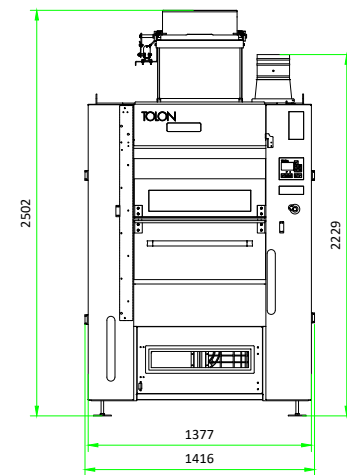

TD40 ELECTRIC HEATED

TD40 STEAM HEATED

TD40 GAS HEATED

- 1- MANOMETER
- 2- GAS VALVE
- 3- FILTER
- 4- VALVE