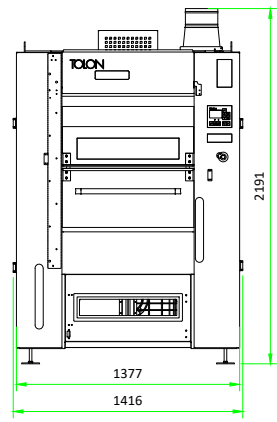

TD40 ELECTRIC HEATED

TD40 STEAM HEATED

TD40 GAS HEATED

- 1- MANOMETER
- 2- GAS VALVE
- 3- FILTER
- 4- VALVE