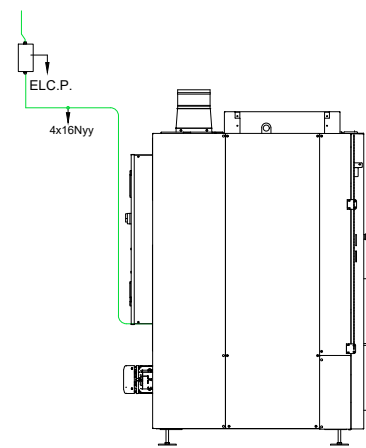

TD40 ELECTRIC HEATED

TD40 STEAM HEATED

TD40 GAS HEATED

- 1- MANOMETER
- 2- GAS VALVE
- 3- FILTER
- 4- VALVE