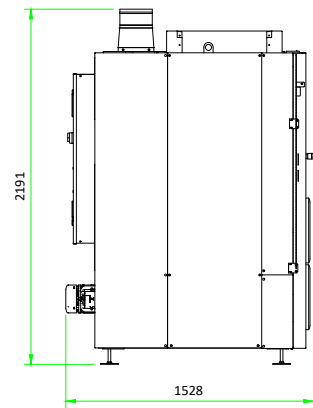

TD40 ELECTRIC HEATED

TD40 STEAM HEATED

TD40 GAS HEATED

- 1- MANOMETER
- 2- GAS VALVE
- 3- FILTER
- 4- VALVE