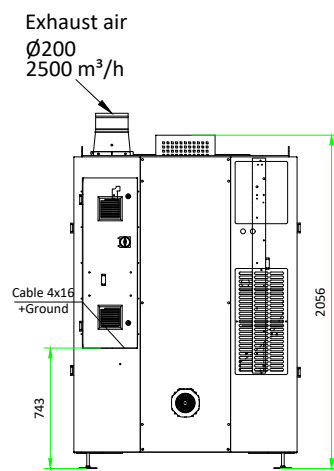

TD40 ELECTRIC HEATED

TD40 STEAM HEATED

TD40 GAS HEATED

- 1- MANOMETER
- 2- GAS VALVE
- 3- FILTER
- 4- VALVE