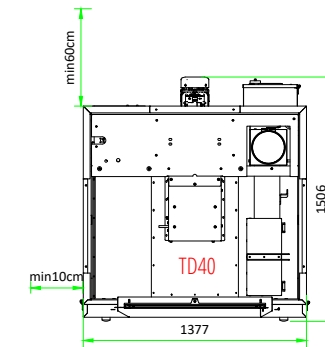

TD40 ELECTRIC HEATED

TD40 STEAM HEATED

TD40 GAS HEATED

- 1- MANOMETER
- 2- GAS VALVE
- 3- FILTER
- 4- VALVE