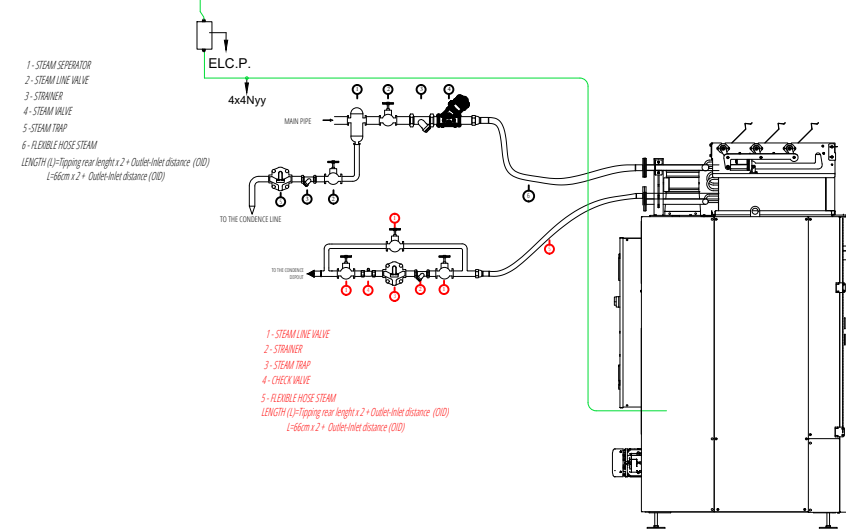

TD40 ELECTRIC HEATED

TD40 STEAM HEATED

TD40 GAS HEATED

- 1- MANOMETER
- 2- GAS VALVE
- 3- FILTER
- 4- VALVE