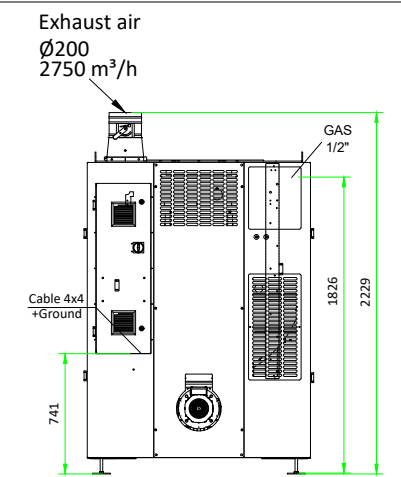

TD40 ELECTRIC HEATED

TD40 STEAM HEATED

TD40 GAS HEATED

- 1- MANOMETER
- 2- GAS VALVE
- 3- FILTER
- 4- VALVE