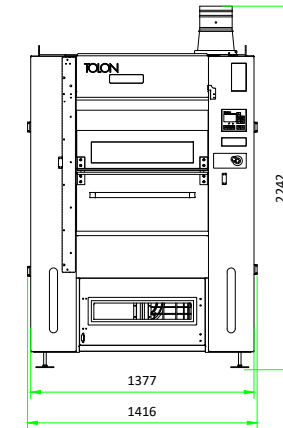

TD40 ELECTRIC HEATED

TD40 STEAM HEATED

TD40 GAS HEATED

- 1- MANOMETER
- 2- GAS VALVE
- 3- FILTER
- 4- VALVE