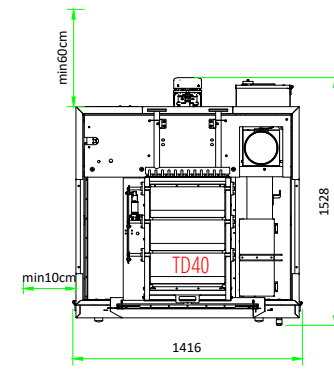

TD40 ELECTRIC HEATED

TD40 STEAM HEATED

TD40 GAS HEATED

- 1- MANOMETER
- 2- GAS VALVE
- 3- FILTER
- 4- VALVE