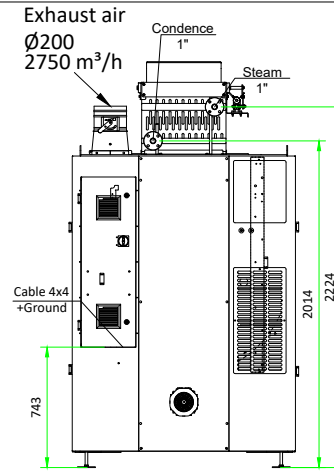

TD40 ELECTRIC HEATED

TD40 STEAM HEATED

TD40 GAS HEATED

- 1- MANOMETER
- 2- GAS VALVE
- 3- FILTER
- 4- VALVE