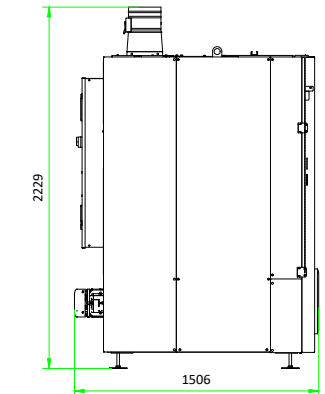

TD40 ELECTRIC HEATED

TD40 STEAM HEATED

TD40 GAS HEATED

- 1- MANOMETER
- 2- GAS VALVE
- 3- FILTER
- 4- VALVE