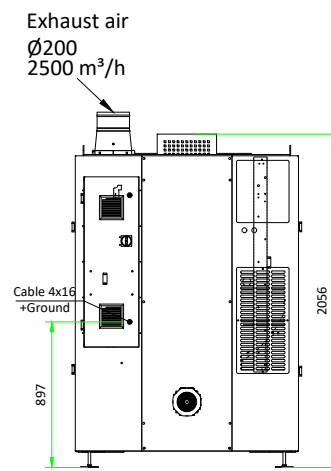

TD40 ELECTRIC HEATED

TD40 STEAM HEATED

TD40 GAS HEATED

- 1- MANOMETER
- 2- GAS VALVE
- 3- FILTER
- 4- VALVE