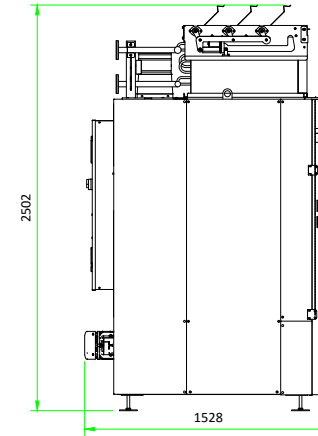

TD40 ELECTRIC HEATED

TD40 STEAM HEATED

TD40 GAS HEATED

- 1- MANOMETER
- 2- GAS VALVE
- 3- FILTER
- 4- VALVE